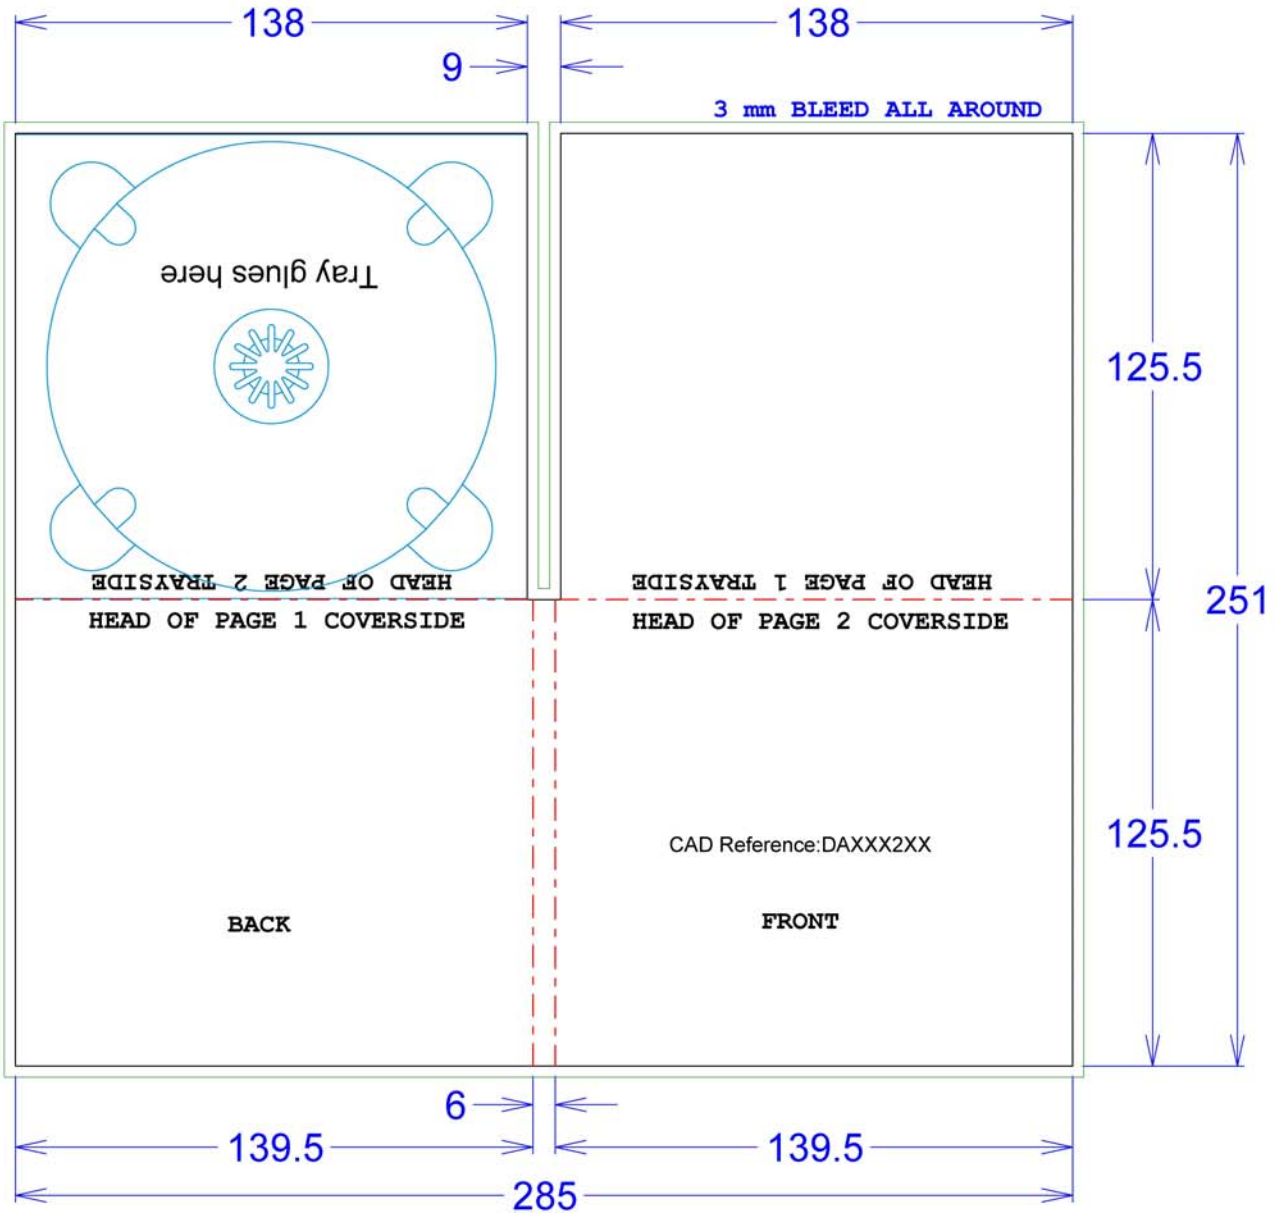

CD Digi – 4 Panel / 1 Tray

material:
GC1 cardboard
315g/m²