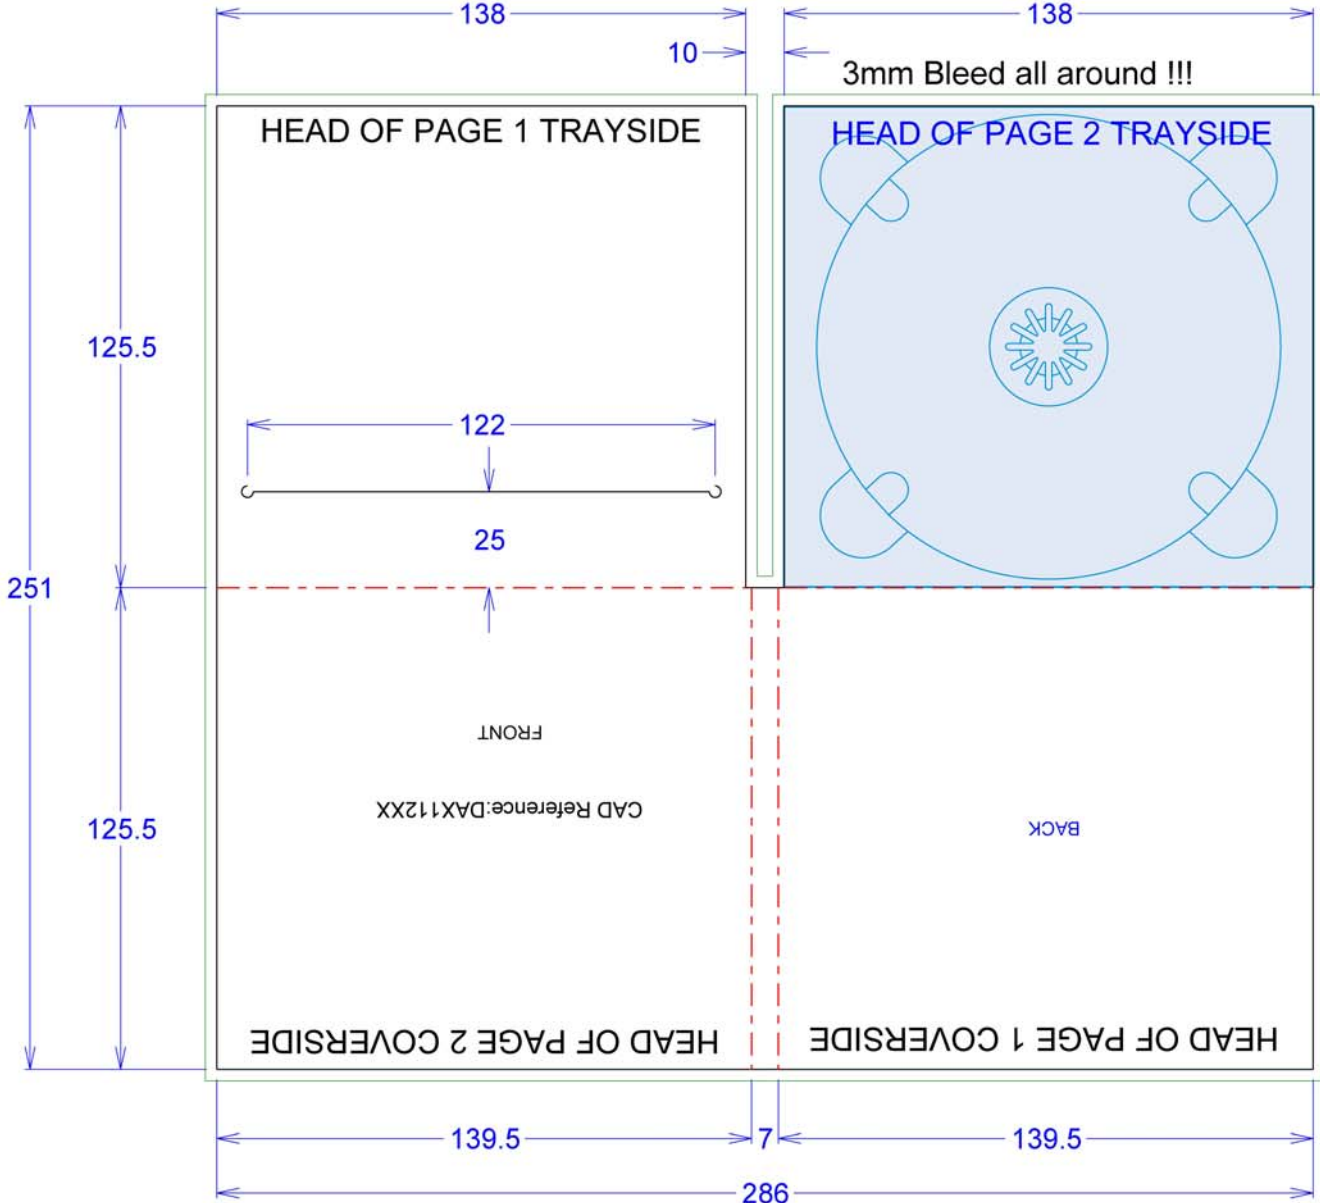

CD-Digi - 4 Panel / 1 Tray / with Slot

material:
GC1 cardboard
315g/m²